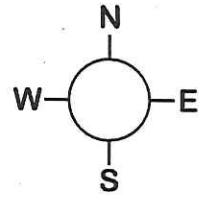

CULTUS LAKE BIKE MAP

OLYMPIC COURSE

CULTUS LAKE BIKE MAP

SPRINT COURSE
(OUT AND BACK)

X Race Turnaround for Sprint

SPRINT TURNAROUND
LOCATED AT INTERSECTION
YARROW CENTRAL RD.
AND
KEHLER STREET