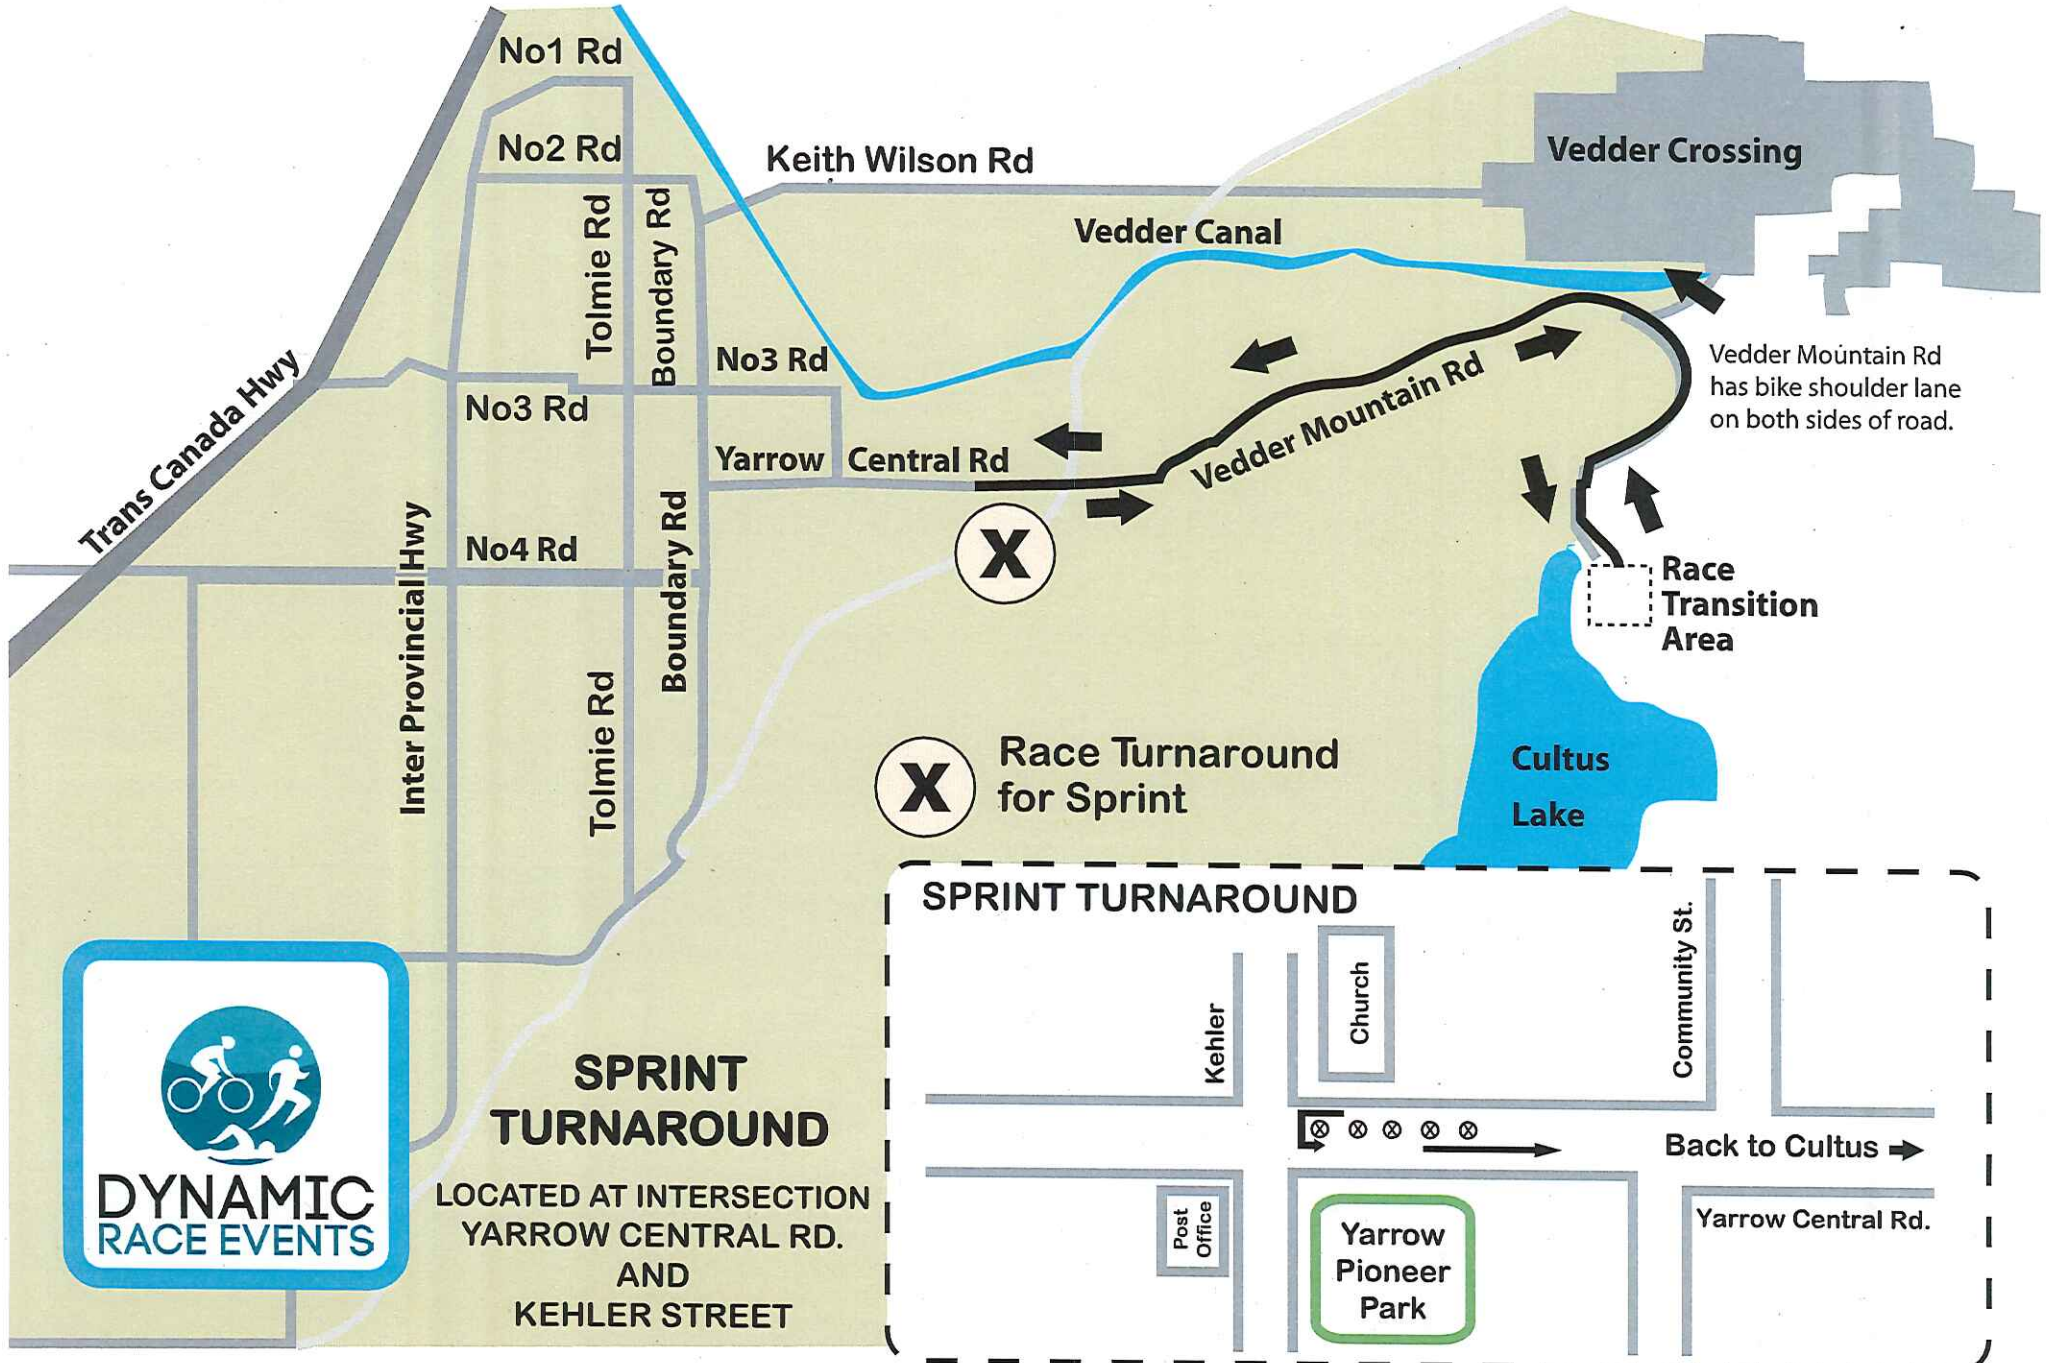

CULTUS LAKE BIKE MAP

OLYMPIC COURSE

CULTUS LAKE BIKE MAP

SPRINT COURSE
(OUT AND BACK)

X Race Turnaround for Sprint

SPRINT TURNAROUND
LOCATED AT INTERSECTION
YARROW CENTRAL RD.
AND
KEHLER STREET