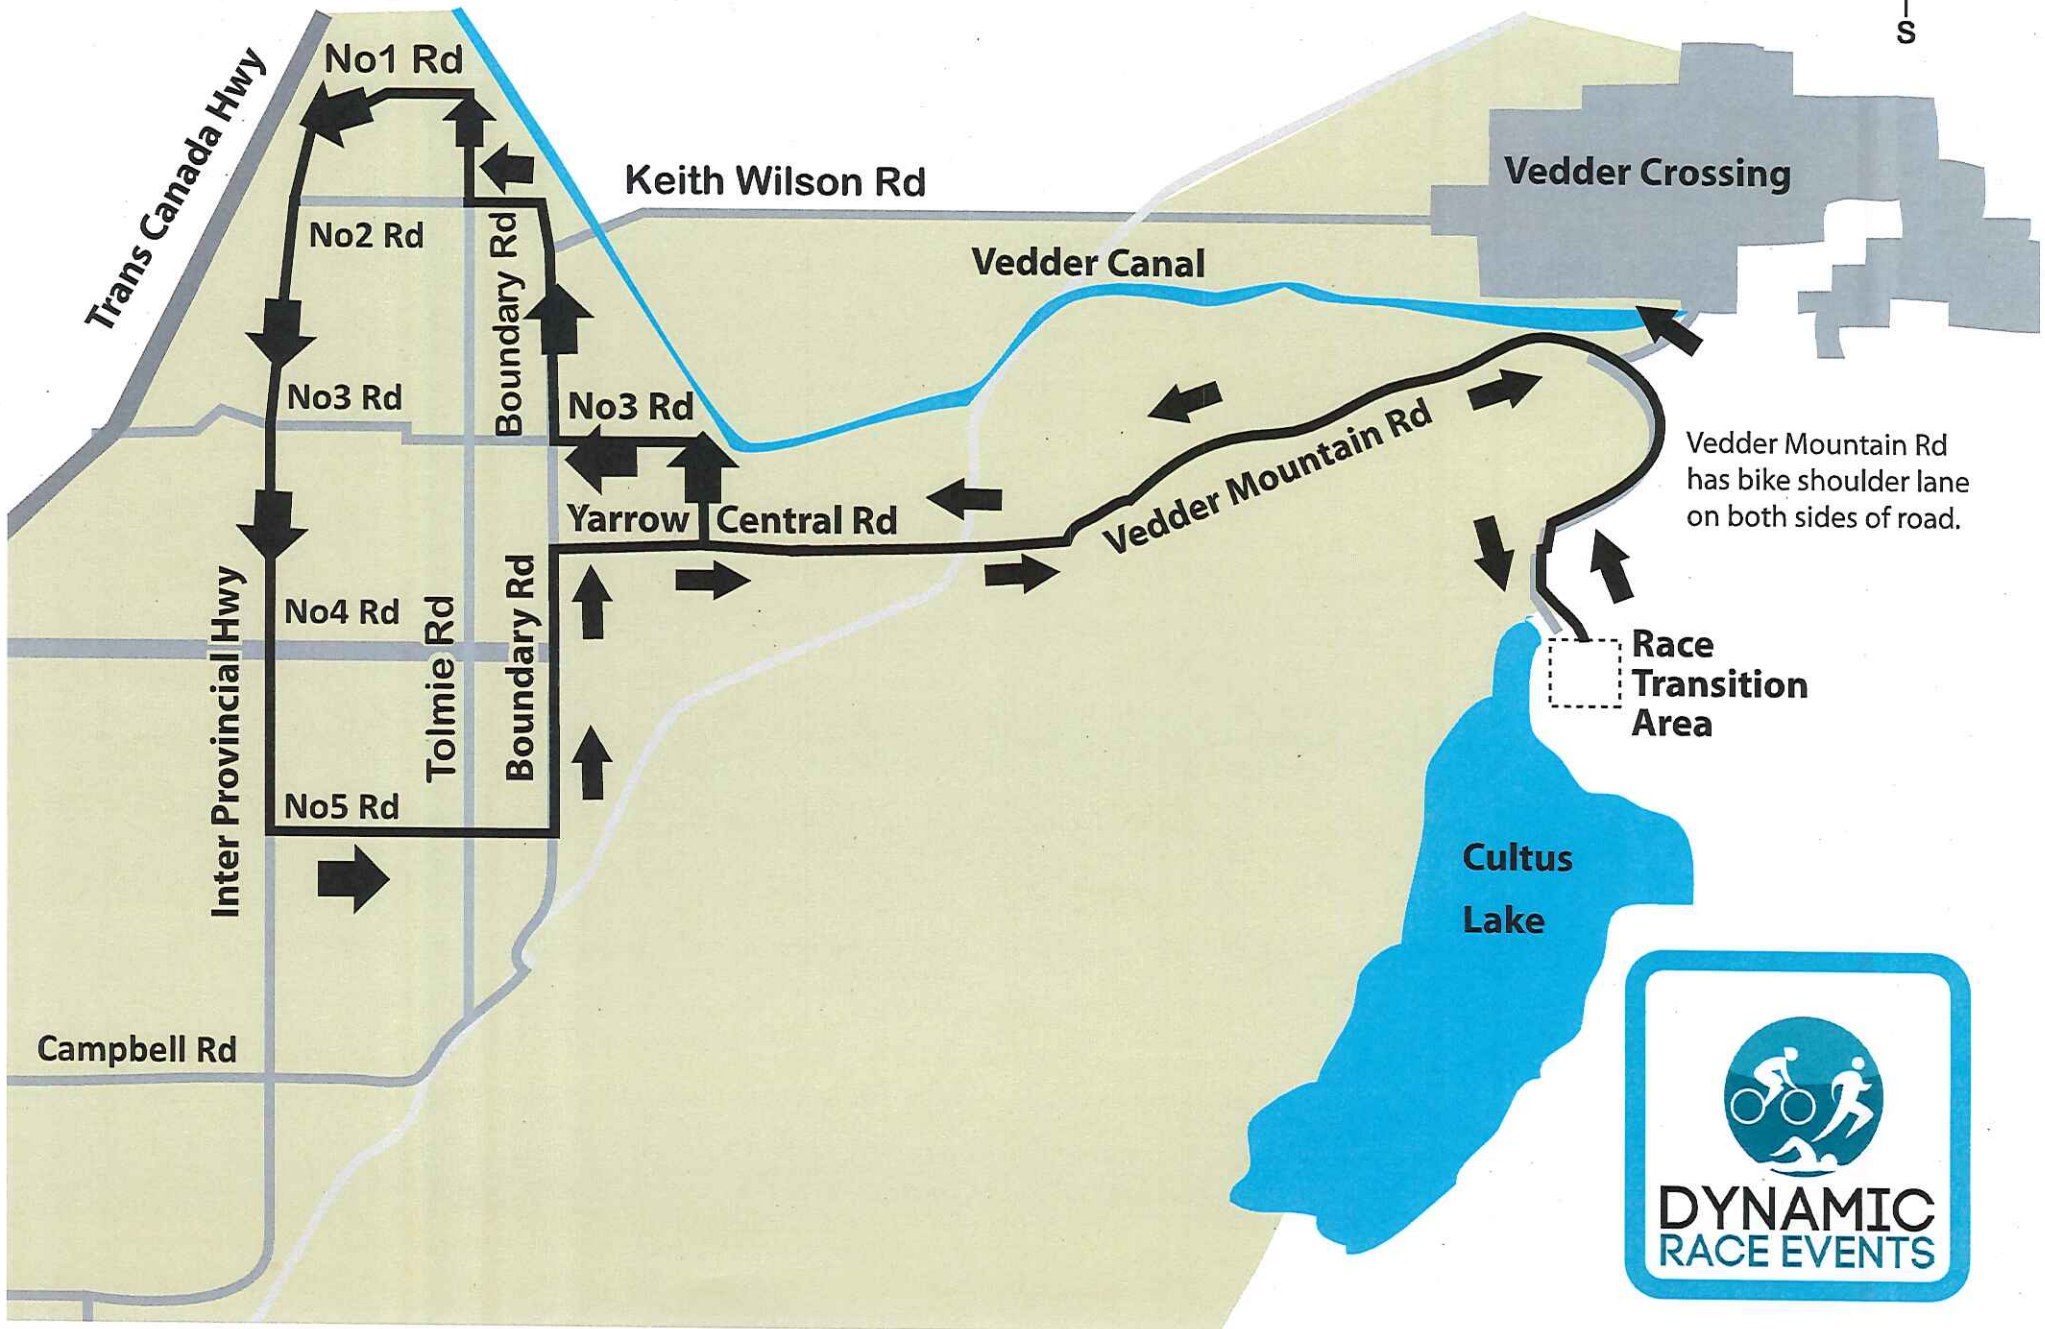

CULTUS LAKE BIKE MAP

OLYMPIC COURSE

CULTUS LAKE BIKE MAP

SPRINT COURSE
(OUT AND BACK)

X Race Turnaround for Sprint

SPRINT TURNAROUND
LOCATED AT INTERSECTION
YARROW CENTRAL RD.
AND
KEHLER STREET